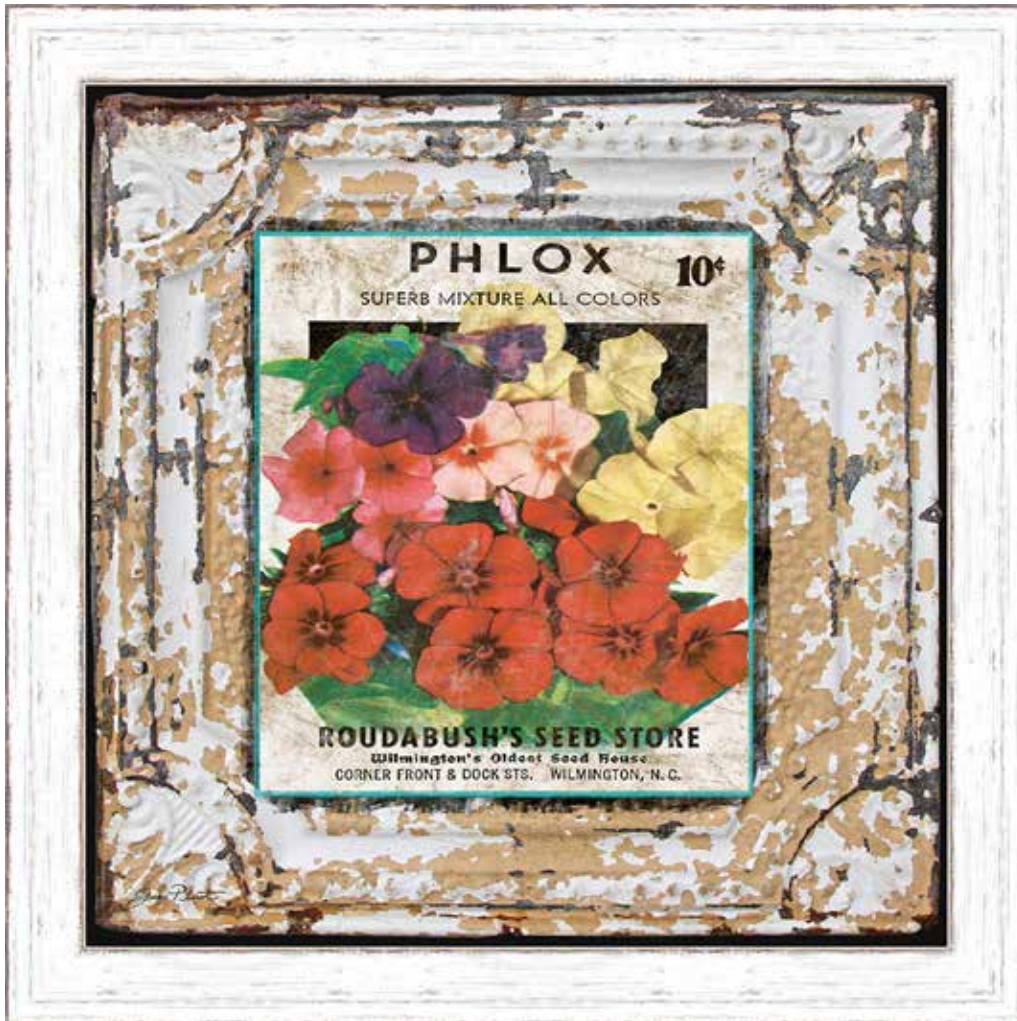

PHLOX SUPERB MIXTURE

SSMLJP1542

SS9034

---

12 X 12

PAPER/BS

UMB921(SP 105) OD 15 X 15

$27.00